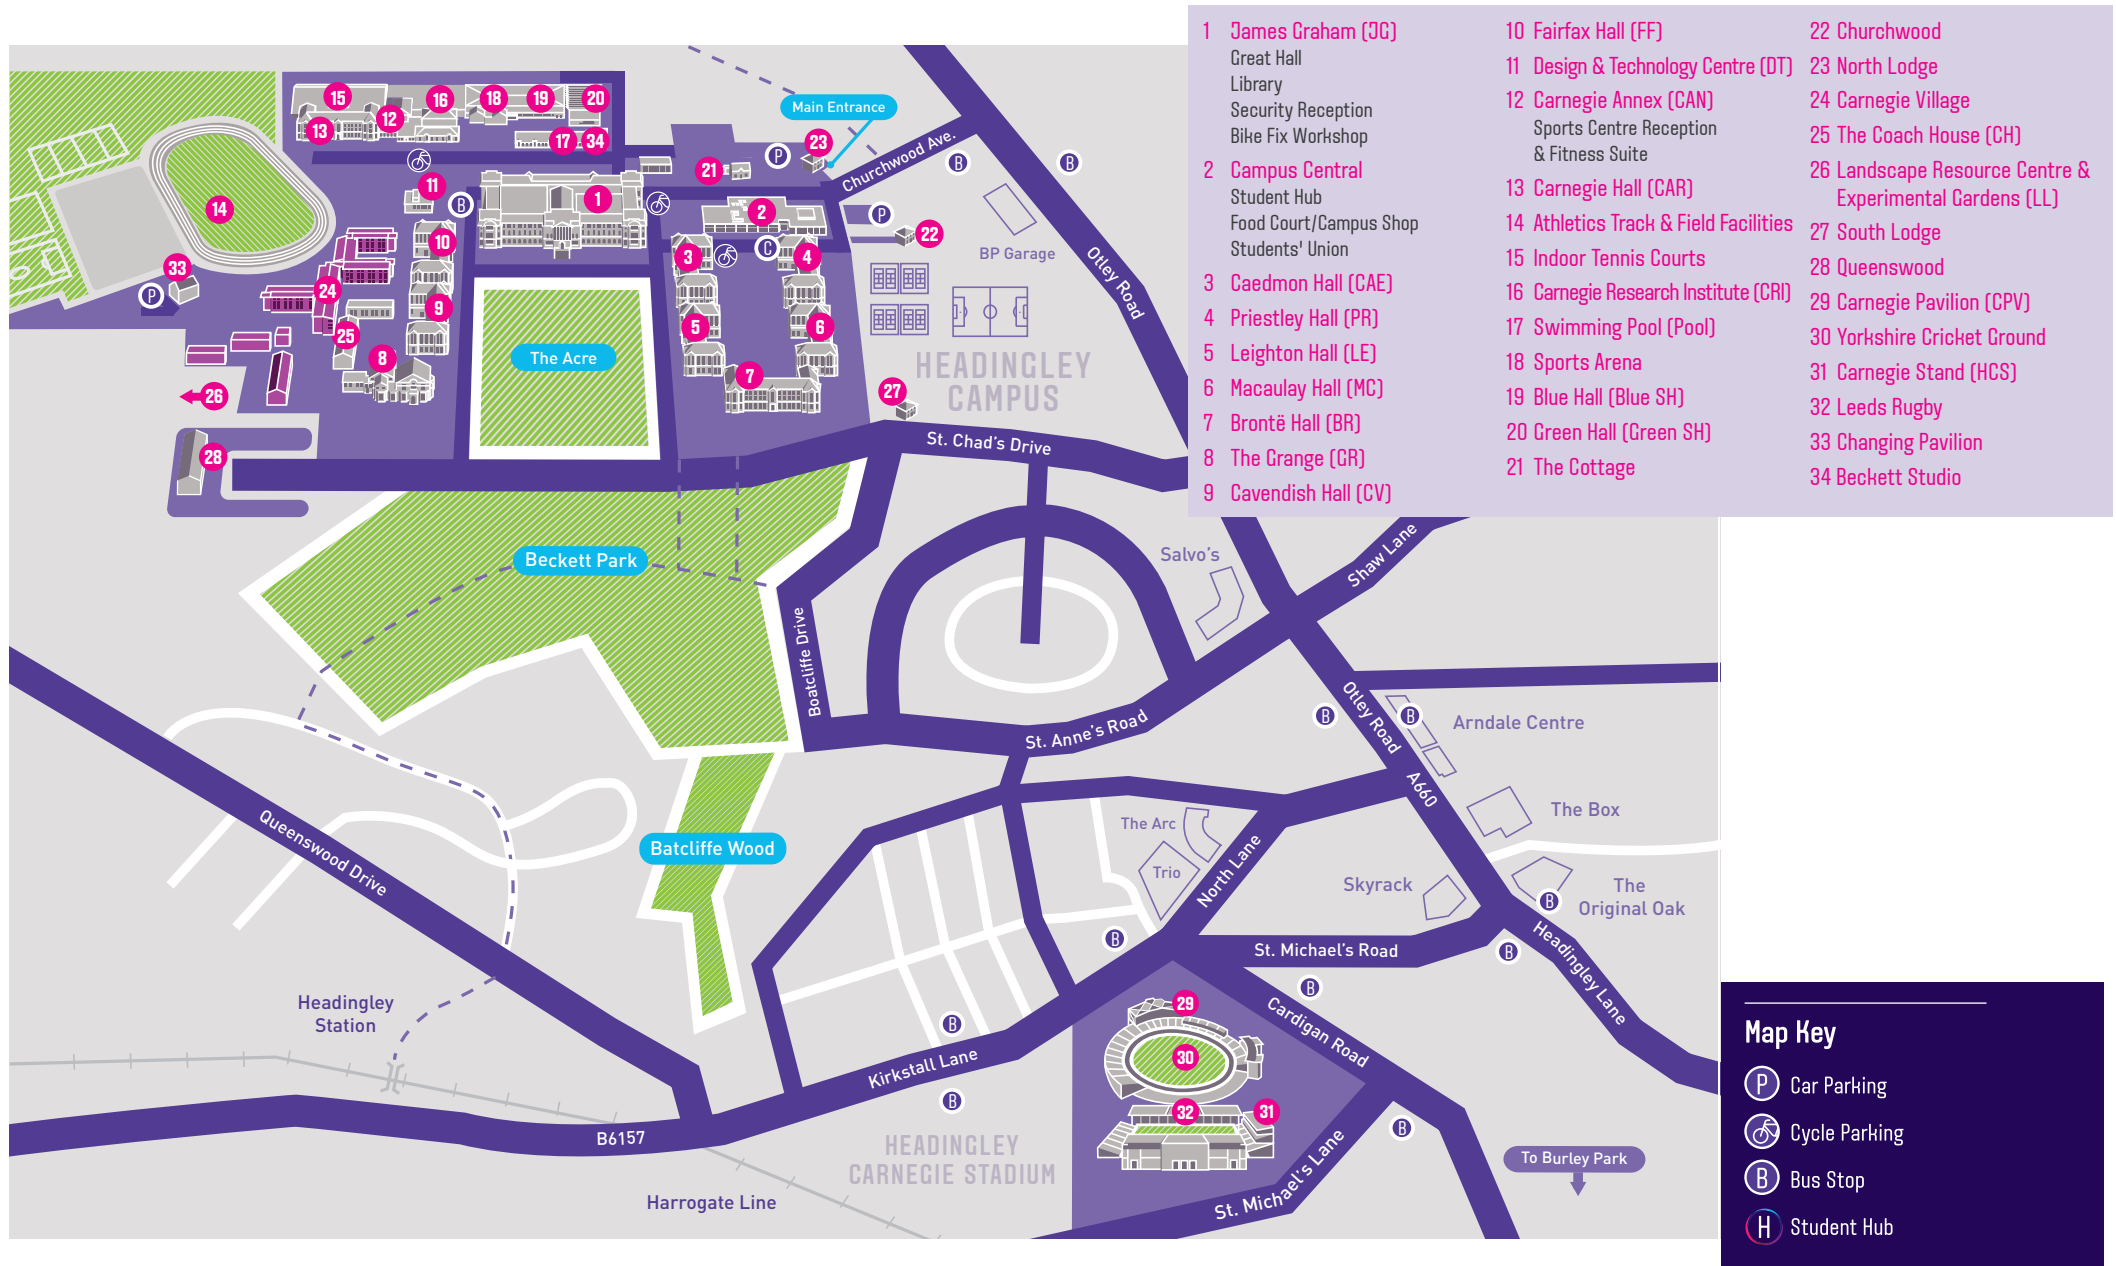

Headingley Campus

1 James Graham (JG) Great Hall Library Security Reception Bike Fix Workshop	10 Fairfax Hall (FF) 11 Design & Technology Centre (DT) 12 Carnegie Annex (CAN) Sports Centre Reception & Fitness Suite	22 Churchwood 23 North Lodge 24 Carnegie Village 25 The Coach House (CH) 26 Landscape Resource Centre & Experimental Gardens (LL)
2 Campus Central Student Hub Food Court/Campus Shop Students' Union	13 Carnegie Hall (CAR) 14 Athletics Track & Field Facilities 15 Indoor Tennis Courts 16 Carnegie Research Institute (CRI) 17 Swimming Pool (Pool) 18 Sports Arena 19 Blue Hall (Blue SH) 20 Green Hall (Green SH)	27 South Lodge 28 Queenswood 29 Carnegie Pavilion (CPV) 30 Yorkshire Cricket Ground 31 Carnegie Stand (HCS) 32 Leeds Rugby 33 Changing Pavilion 34 Beckett Studio
3 Caedmon Hall (CAE) 4 Priestley Hall (PR) 5 Leighton Hall (LE) 6 Macaulay Hall (MC) 7 Brontë Hall (BR) 8 The Grange (GR) 9 Cavendish Hall (CV)		

Map Key

- Car Parking
- Cycle Parking
- Bus Stop
- Student Hub